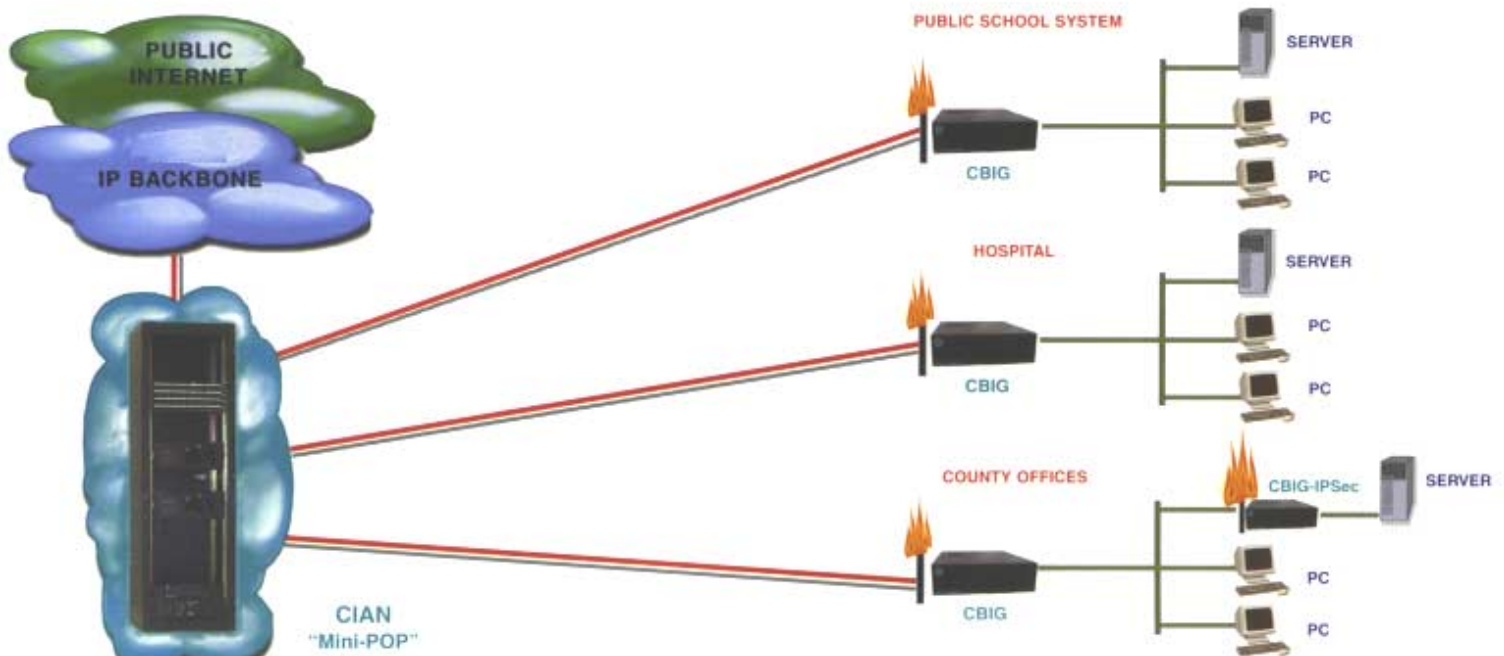

CYBER TOWN AREA NETWORK (CTAN^{SM})